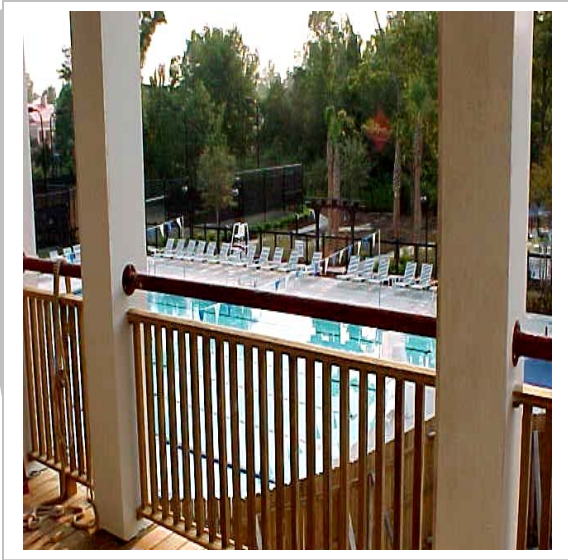

I'On Pool Clubhouse

Square Footage:

- 7,000 sf

Location:

- Mt. Pleasant,
South Carolina

Features:

- Two story clubhouse with a viewing deck
- Locker and shower rooms
- Meeting rooms
- Junior Olympic competitive swimming pool