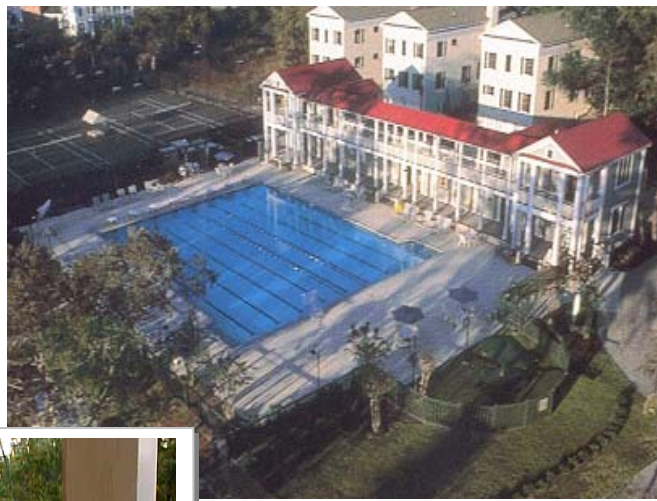

I'On Pool Clubhouse

Square Footage:

- 7,000 sf

Location:

- Mt. Pleasant,
South Carolina

Features:

- Two story clubhouse with a viewing deck
- Locker and shower rooms
- Meeting rooms
- Junior Olympic competitive swimming pool