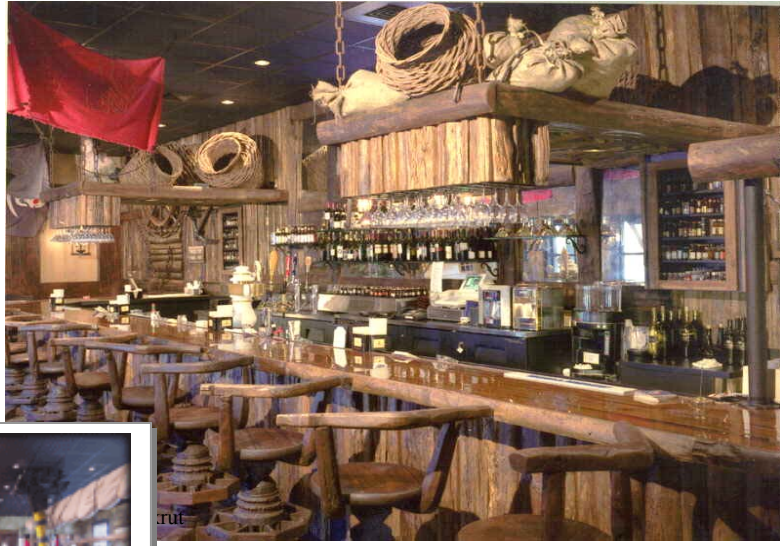

## Queen Anne's Revenge Restaurant

**Square Footage:**

- 6,000 sf

**Location:**

- *Daniel Island  
Charleston,  
South Carolina*

**Features:**

- *Pirate ship artifact displays*
- *Wood trusses*
- *Quarry tile*
- *Stained concrete floors*