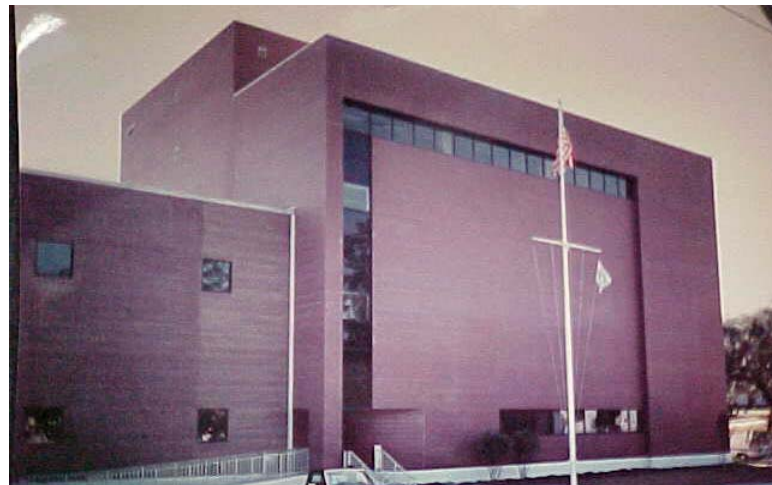

**Stern Computer Center
Data Processing Center****Square Footage:**

- *60,000 square feet*
- *4 Stories*

Location:

- *Naval Base
Charleston, South Carolina*

Project Details:

- *Four stories*
- *30,000 sf of raised computer flooring*
- *Under the floor fire suppression system*
- *Internal Chillers*
- *225 Data Stations*
- *Internal & External UPS*
- *Built to withstand earthquakes and hurricanes*