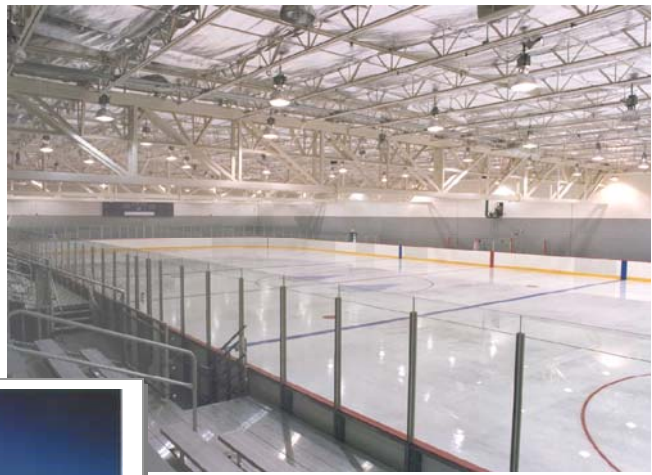

Carolina Ice Palace

Square Footage:

- 85,000 sf

Location:

- Charleston,
South Carolina

Interior:

- 2 NHL-sized rinks
- Video arcade
- Virtual reality complex
- Retail space
- Food service area

Completed: