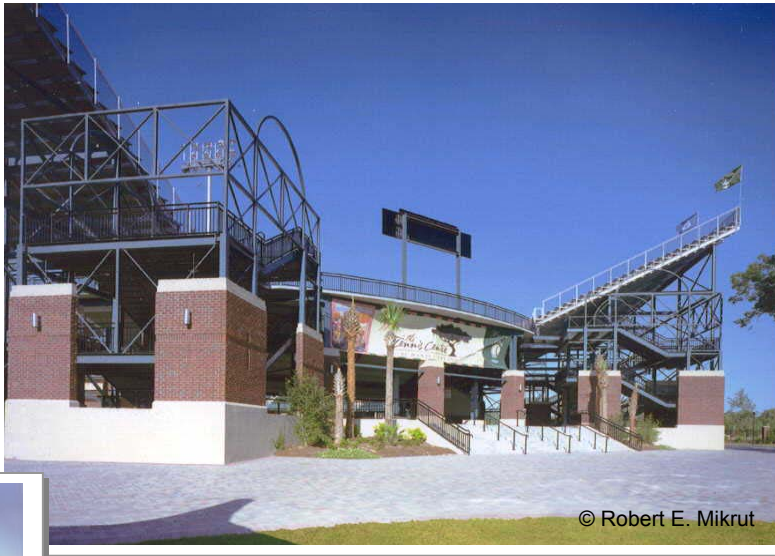

## Family Circle Tennis Facility

### Location:

- Charleston, South Carolina

### Features:

- 17 fenced Championship Courts (13 clay, 4 hard with 13 lit for night matches)
- 4,500 permanent box seats in the lower tiers and 6,000 in the upper tier
- Hill proposed and designed a steel structure supporting temporary bleachers, providing a cost savings of over \$400,000
- A Clubhouse that houses the largest pro shop in the Charleston area; locker and shower facilities for men and women; fitness room and café
- Sunken Clubcourt with tiered patio seating